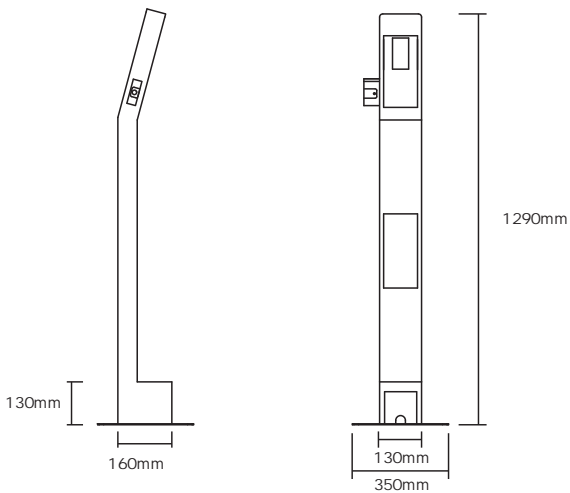

deli 得力

1		1
2		1
3		1
4		3
5		1
6		1

---

M2 M3 M6

---

1

1

52mm

2

M6x 60

2

---

1

1

2

2

4.76cm

2

3

4

0 - 45

± 0.5

36 - 40

产品保修卡